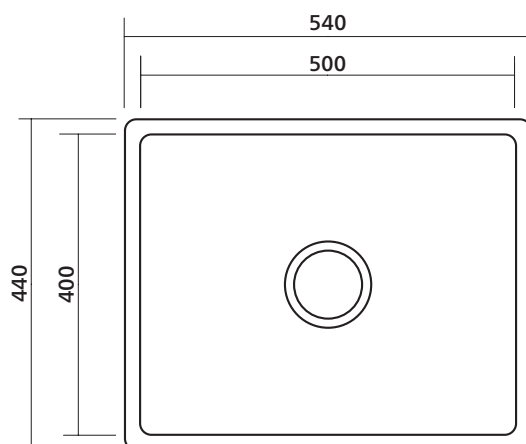

Leto 500

Collection: Foundation

Square lines, 15 mm radius corners Architectural aesthetic

- Square design features
- Brushed silk finish
- Superior rim finish, suitable for abovement or undermount installation
- 0.8 mm thick premium 304 grade stainless steel
- Deep, large capacity bowls, 190 mm deep
- Easy to clean corners, 15 mm radius
- Sound deadening
- Designer basket waste

Order codes

- 191333 Leto 500 stainless steel sink
191922 Leto 500 stainless steel sink with overflow

Product details

SUMMARY	Single bowl
MATERIAL	304 grade stainless steel, 0.8 mm thick
WASTE	Waste in centre of bowl, includes basket waste
OVERFLOW	Optional overflow kit available
BOWL SIZE	500 x 400 mm, 190 mm deep

190 mm deep

SEIMA

kitchen + laundry + bathroom ware

seima.com.au

Please note

- All measurements are in millimetres.
- Always use the actual product to verify cutout.
- Use silicone sealant. Do not use epoxy type adhesives.
- Specifications may vary without notice as part of our continuous improvement practices.